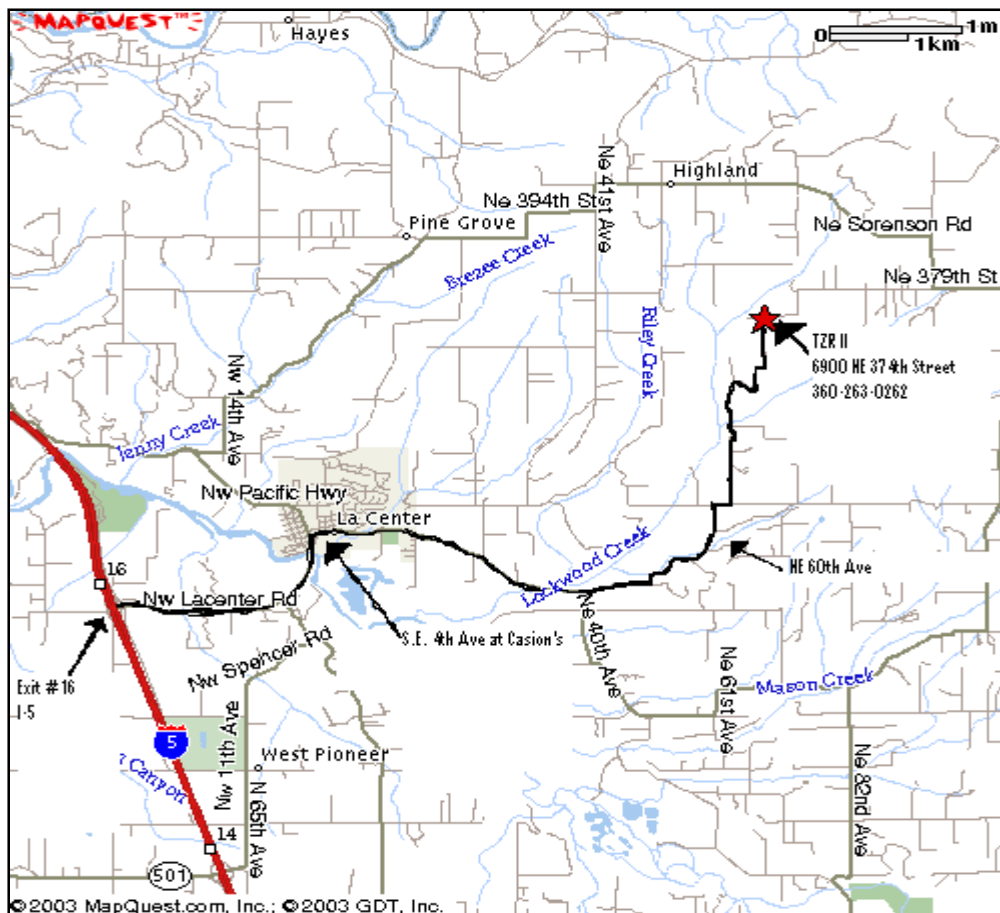

# Timezone II

6900 NE 374th Street La Center, WA 98629

(360) 263-0262

Take Exit #16 off of I-5, go right (east) off the exit down to the hill about 1.5 miles to the Casino's in La Center. Take a right on S.E. 4th Ave (right at the casinos) continue through town past the school, the park, and library. Continue about 3 miles south of town, after some S-turns you will be climbing a long straight up-hill section, look for N.E. 60th Ave (and a TZII sign) veer to the left.

Continue up and down through the hills for about 2.8 miles when you get to a long flat area at the top of the hill look for the address and sign on mailbox on Left at the corner of 374th Ave and 68th Street.

Please respect our neighbors and watch your speed as your coming up the hill. Very narrow roads and the occasional farm machinery, or wild life may surprise ya.....